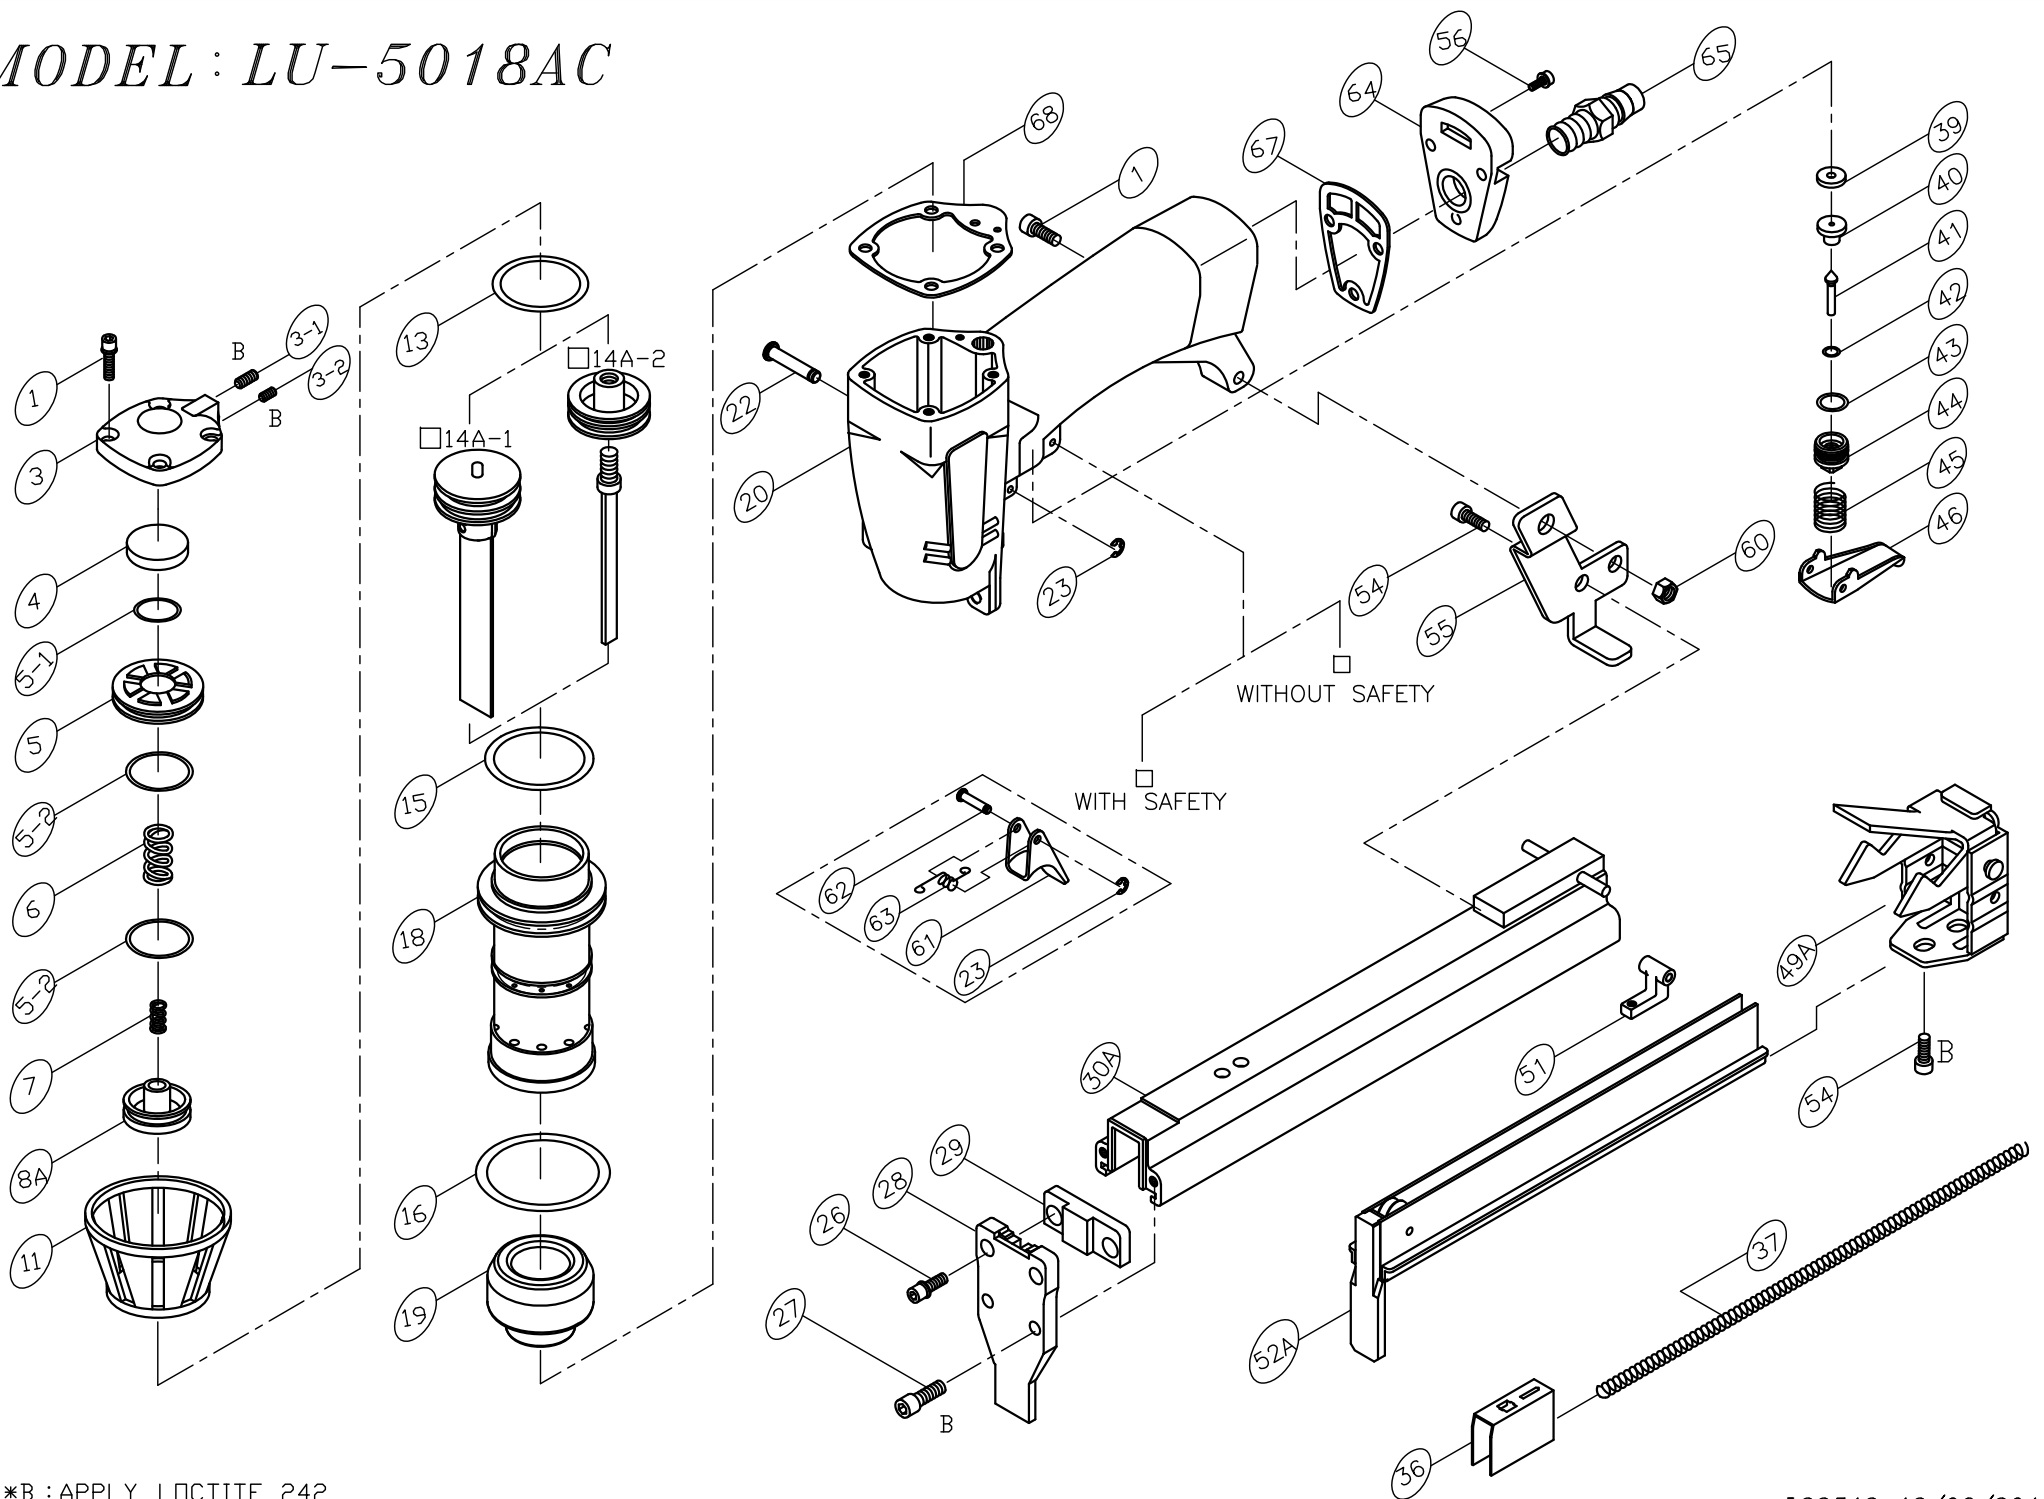

MODEL : LU-5018AC

PARTS LIST (LU-5018AC)

*WHEN ORDERING SPARE PARTS, PLEASE STATE ITEM No, PART NO. AND DESCRIPTION.

ITEM	PART NO	DESCRIPTION	QTY	ITEM	PART NO	DESCRIPTION	QTY	ITEM	PART NO	DESCRIPTION	QTY
01	HS05080BW-16	HEX. SOC. HD. BOLT+SW	5	44	12103801	TRIGGER VALVE GUIDE	1				
03	16800301	CAP	1	45	12103901	SPRING	1				
03-1	SS06100B-04	SET SCREW	1	46	10203001	TRIGGER	1				
03-2	SS04070B-04	SET SCREW	1	49A	10405201A	END CORE ASM.	1				
04	10200501	SEAL	1	51	19004801	SET PLATE	1				
05	16801301	PISTON STOPPER	1	52A	19604001A	STAPLE GUIDE UNIT	1				
05-1	OR11824N	O RING**	1	54	HS04070B-08	HEX. SOC. HD. BOLT	4				
05-2	OR27025N	O RING**	2	55	10405601	BRACKET	1				
06	16800501	SPRING**	1	56	HS04070BW-16	HEX. SOC. HD. BOLT+SW	3				
07	10200401	SPRING**	1	60	LN0500N	LOCK NUT	1				
08A	10200801A	HEAD VALVE ASM.	1	61	11002801	TRIGGER	1				
11	10201201	COLLAR	1	62	10206201	STEPPED PIN	1				
13	OR17730N	O RING**	1	63	11009101	TOR. SPRING	1				
14A-1	16601401A	DRIVER ASSEMBLY**	1	64	16806401	END CAP	1				
14A-2	16601402A	DRIVER ASSEMBLY**	1	65	12106401	AIR PLUG	1				
15	OR31824N	O RING**	1	67	16806702	GASKET	1				
16	OR25020N	O RING	1	68	16806802	GASKET**	1				
18	16801801	CYLINDER	1								
19	16801901	BUMPER	1								
20	19602002	BODY	1								
22	10202201	STEPPED PIN	1								
23	ER0250R	E RING	2								
26	HS05080BW-18	HEX. SOC. HD. BOLT+SW	2								
27	HS04070B-12	HEX. SOC. HD. BOLT	2								
28	23503601	NOSE	1								
29	10703801	SET PLATE	1								
30A	16603802A	MAGAZINE	1								
36	16604101	PUSHER	1								
37	10404301	SPRING	1								
39	12103301	SEAL	1								
40	12103401	TRIGGER VALVE HEAD	1								
41	12103501	TRIGGER VALVE STEM	1								
42	OR01919N	O RING**	1								
43	OR10819N	O RING**	1								