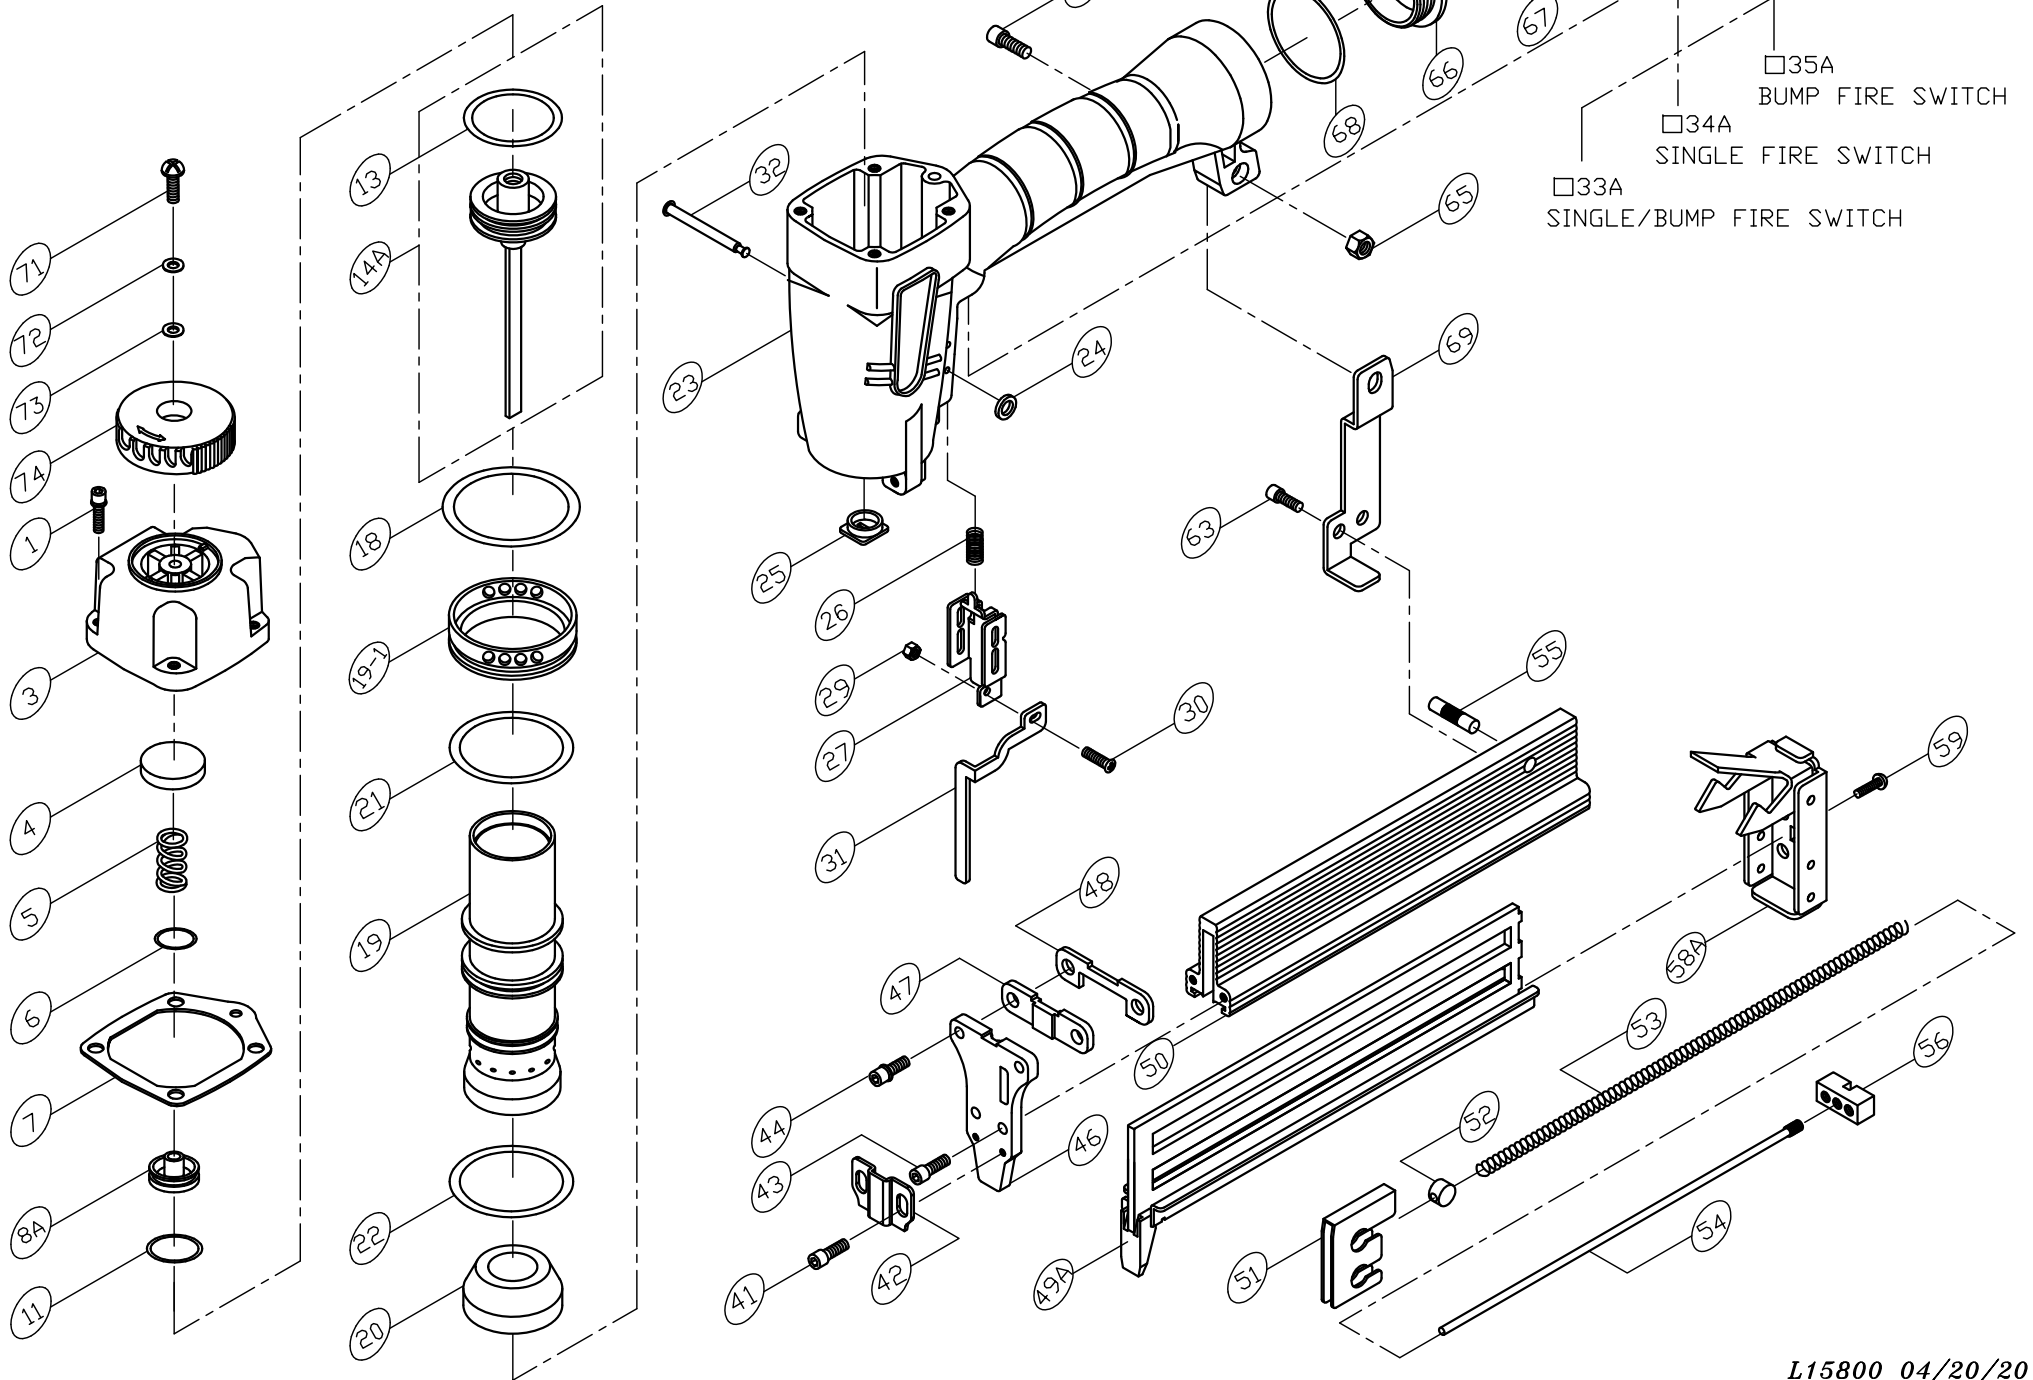

# MODEL : LU-50040LAC

## PARTS LIST (LU-50040LAC)

\*WHEN ORDERING SPARE PARTS, PLEASE STATE ITEM No, PART NO. AND DESCRIPTION.

ITEM	PART NO	DESCRIPTION	QTY	ITEM	PART NO	DESCRIPTION	QTY	ITEM	PART NO	DESCRIPTION	QTY
01	HS05080BW-20	HEX. SOC. HD. BOLT+SW	4	51	17105101	PUSHER	1				
03	13900306	CAP	1	52	17105201	SLIDE BLOCK	2				
04	12100401	SEAL**	1	53	11305301	SPRING**	2				
05	12100501	SPRING**	1	54	11305401	ROD	2				
06	OR13824N	O RING**	1	55	11305501	SHAFT	1				
07	11100702	CAP SEAL**	1	56	11305601	SET BLOCK	2				
08A	13900801A	HEAD VALVE ASM.	1	58A	12505801A	END CORE ASM.	1				
11	OR31824N	O RING**	1	59	US05080B-10	UM. HD. BOLT	4				
13	OR25735N	O RING**	1	63	HS04070B-10	HEX. SOC. HD. BOLT	2				
14A	15801401A	DRIVER ASSEMBLY**	1	64	HS05080B-16	HEX. SOC. HD. BOLT	1				
18	OR44431N	O RING**	1	65	LN0500N	LOCK NUT	1				
19	13301901	CYLINDER	1	66	11106601	COVER	1				
19-1	13901903	COLLAR	1	67	12106401	AIR PLUG	1				
20	13902001	BUMPER**	1	68	OR40030N	O RING**	1				
21	OR35020N	O RING**	1	69	12706901	BRACKET	1				
22	OR35735N	O RING**	1	71	US05080B-06	UM. HD. BOLT	1				
23	11102309	BODY	1	72	FW050120B-10	FLAT WASHER	1				
24	OR01919N	O RING**	2	73	12103301	SEAL	1				
25	17102501	JOINT GUIDE	1	74	13907403	EXHAUST COVER	1				
26	11002601	SPRING	1								
27	11002701	GUIDE SAFETY LEVER	1								
29	LN0300N	LOCK NUT	1								
30	CH03050B-08	CAP. HD. SCREW	1								
31	12703101	SAFETY LEVER	1								
32	11103201	STEPPED PIN	2								
41	HS04070B-06	HEX. SOC. HD. BOLT	2								
42	11604202	NOSE COVER	1								
43	HS04070B-16	HEX. SOC. HD. BOLT	2								
44	HS05080BW-25	HEX. SOC. HD. BOLT+SW	2								
46	17104601	NOSE	1								
47	11304701	SET PLATE	1								
48	12504801	SET PLATE	1								
49A	17104901A	STAPLE GUIDE UNIT	1								
50	17105001	MAGAZINE	1								