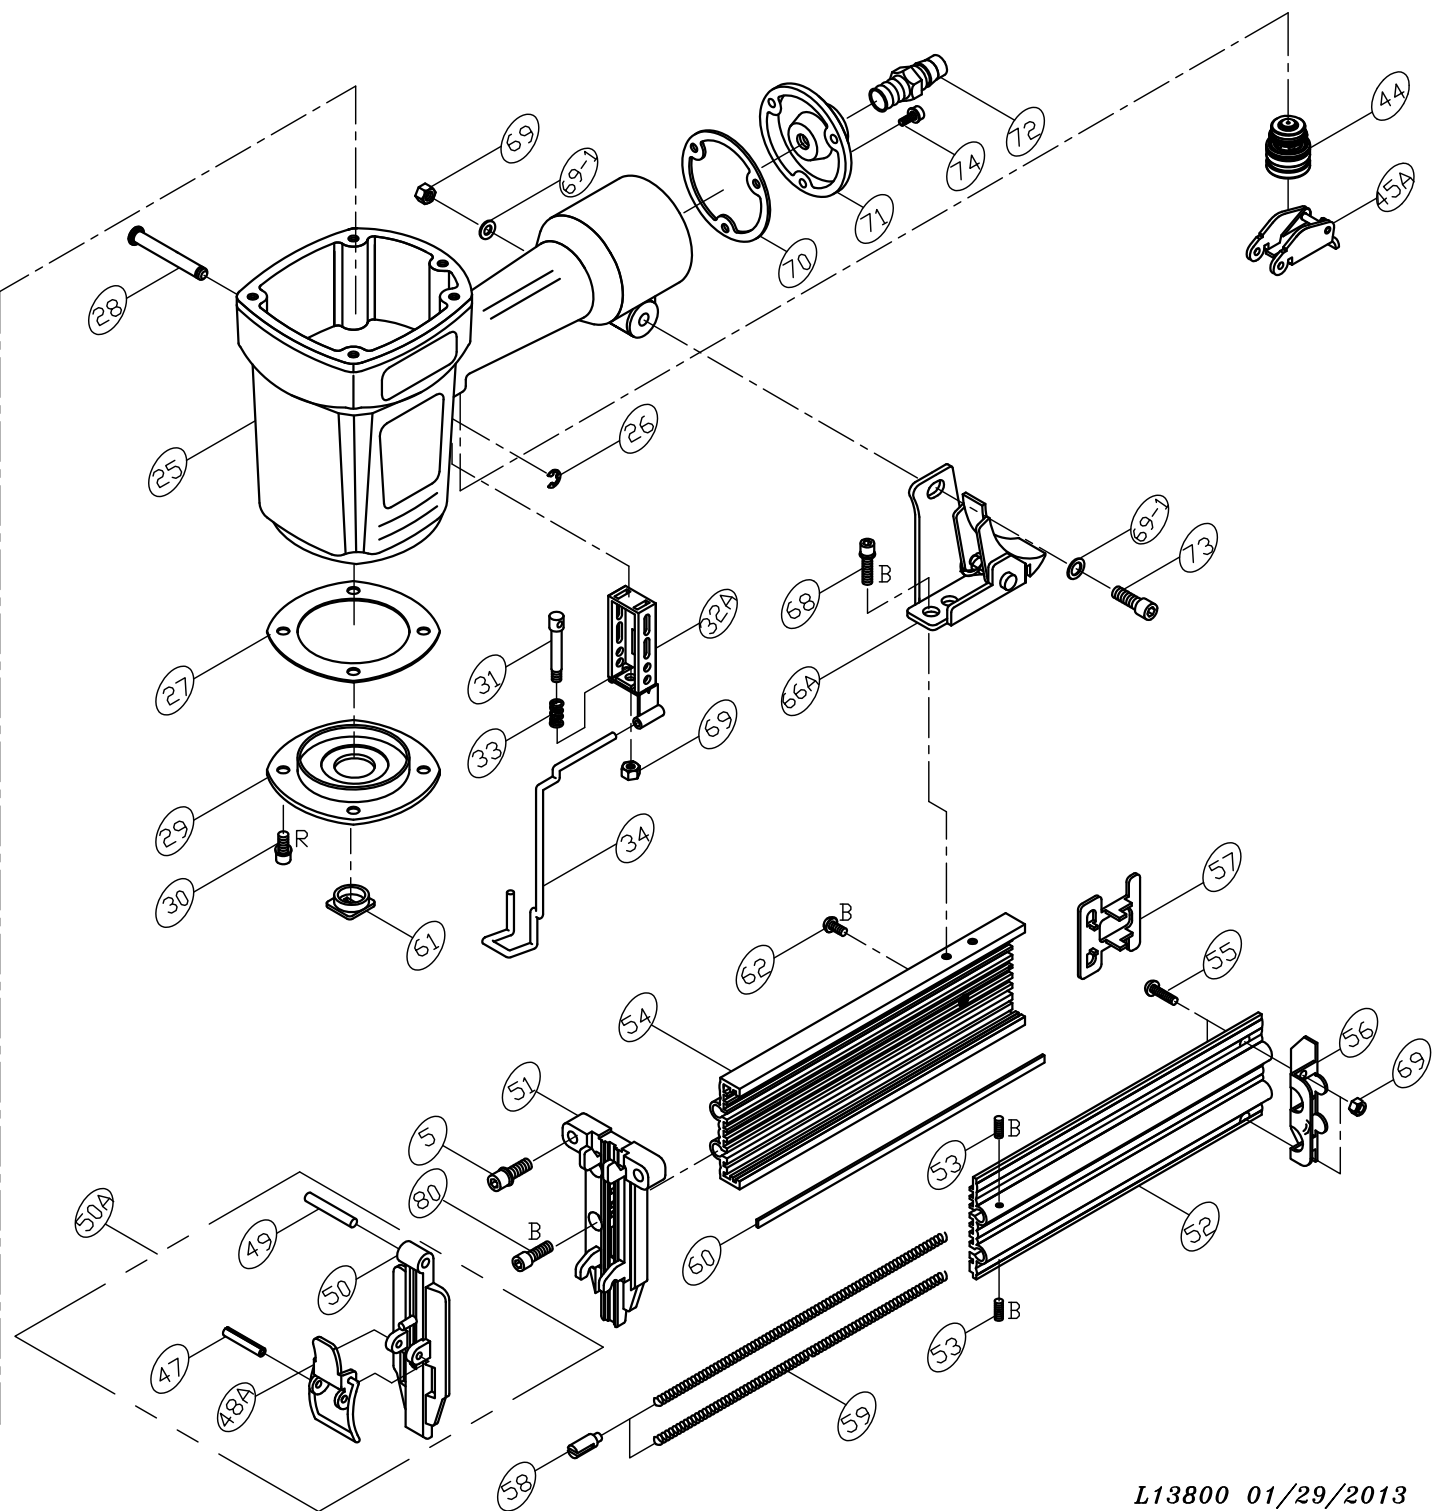

# MODEL : LT-1664A

\*R : APPLY LOCTITE 271  
\*B : APPLY LOCTITE 242

**PARTS LIST (LT-1664A)**

**\*WHEN ORDERING SPARE PARTS, PLEASE STATE ITEM No, PART NO. AND DESCRIPTION.**

ITEM	PART NO	DESCRIPTION	QTY	ITEM	PART NO	DESCRIPTION	QTY	ITEM	PART NO	DESCRIPTION	QTY
01	FW060130B-10	FLAT WASHER	1	45A	15104501A	TRIGGER ASSEMBLY	1				
02	15100201	EXHAUST COVER	1	47	RP3020S	ROLLED PIN	1				
03	15100301	SPRING PLATE	1	48A	13104101A	LATCH**	1				
05	HS05080BW-20	HEX. SOC. HD. BOLT+SW	6	49	BP0422P	BALL PIN	1				
06	13600601	CAP	1	50	13605001	DRIVER GUIDE COVER	1				
07	US06100B-16	UM. HD. BOLT	1	50A	13605001A	DRIVER GUIDE COVER ASM.	1				
08	13600801	SPACER	1	51	17305101	NOSE	1				
09	13600901	PISTON STOPPER**	1	52	13805201	MAGAZINE COVER	1				
10	13601001	SPRING**	1	53	SS04070B-12	SET SCREW	2				
11	OR33720N	O RING**	1	54	13805401	MAGAZINE	1				
12	13601201	PISTON HEAD VALVE	1	55	US05080B-10	UM. HD. BOLT	2				
13	OR46520N	O RING**	2	56	15105601	TAIL COVER	1				
14	13601401	SEAL	1	57	13805701	PUSHER	1				
15	OR33735N	O RING**	1	58	15105801	SLIDE BLOCK	2				
16A-1	13601601A	PISTON ASSEMBLY**	1	59	12105401	SPRING**	2				
16A-2	13601602A	PISTON ASSEMBLY**	1	60	13606001	NAIL GUIDE LINER	1				
18	13601801	CYLINDER SPACER	1	61	13702501	JOINT GUIDE	1				
19	OR53726N	O RING**	1	62	US05080B-06	UM. HD. BOLT	1				
20	OR43026N	O RING**	1	66A	12106101A	BRACKET ASSEMBLY	1				
21	13602101	CYLINDER	1	68	HS04070BW-08	HEX. SOC. HD. BOLT+SW	2				
21-3	OR43735N	O RING**	1	69	LN0500N	LOCK NUT	4				
22	13602201	BUMPER**	1	69-1	FW050130B-08	FLAT WASHER	2				
24	13602402	GASKET**	1	70	15107001	GASKET	1				
25	13602501	BODY	1	71	15107101	END CAP	1				
26	ER0250R	E RING	2	72	12106401	AIR PLUG	1				
27	13602703	GASKET**	1	73	HS05080B-20	HEX. SOC. HD. BOLT	1				
28	12103201	STEPPED PIN	2	74	HS05080BW-16	HEX. SOC. HD. BOLT+SW	3				
29	14002902	BOTTOM	1	80	HS05080B-12	HEX. SOC. HD. BOLT	2				
30	HS06100BW-20	HEX. SOC. HD. BOLT+SW	4	84	SS05080B-06	SET SCREW	1				
31	13603101	SPRING GUIDE	1								
32A	13603201A	GUIDE SAFETY LEVER ASM	1								
33	12102801	SPRING	1								
34	13603401	SAFETY LEVER	1								
44	15104401A	SWITCH ASSEMBLY	1								