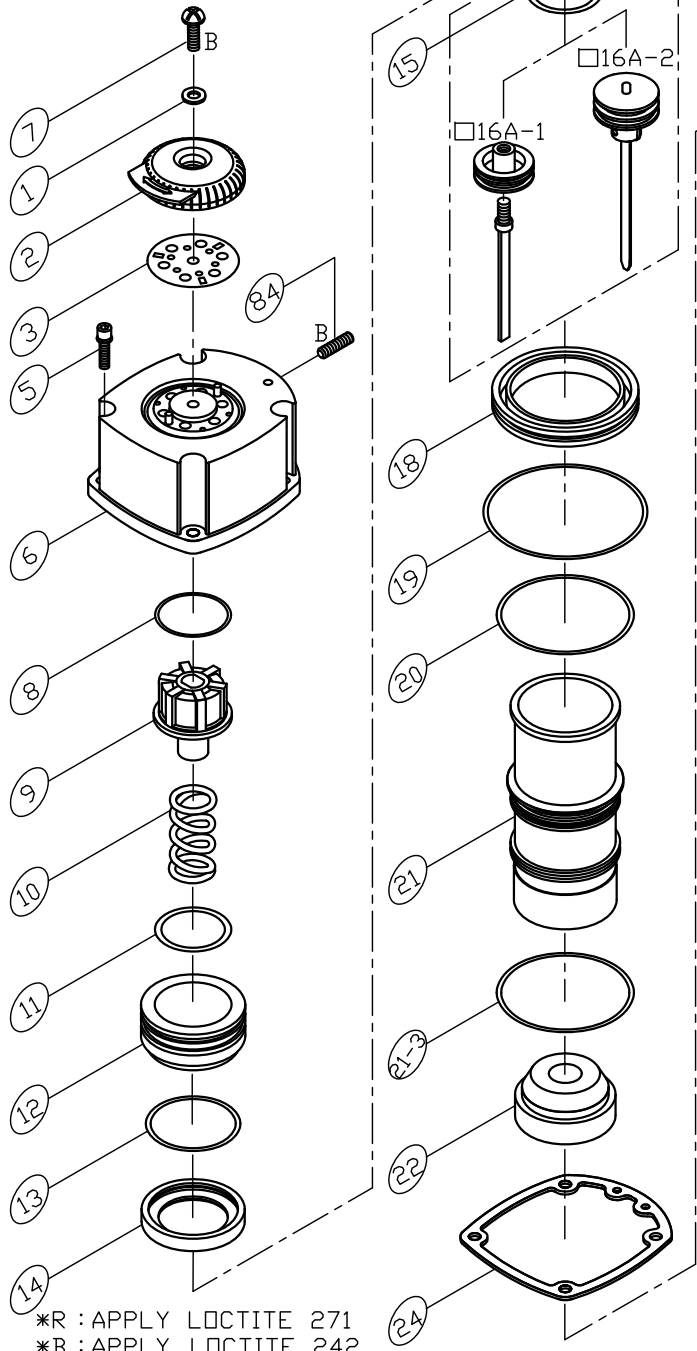

# MODEL : LT-1664A

\*R : APPLY LOCTITE 271  
\*B : APPLY LOCTITE 242

**PARTS LIST (LT-1664A)**

**\*WHEN ORDERING SPARE PARTS, PLEASE STATE ITEM No, PART NO. AND DESCRIPTION.**

ITEM	PART NO	DESCRIPTION	QTY	ITEM	PART NO	DESCRIPTION	QTY	ITEM	PART NO	DESCRIPTION	QTY
01	FW060130B-10	FLAT WASHER	1	45A	15104501A	TRIGGER ASSEMBLY	1				
02	15100201	EXHAUST COVER	1	47	RP3020S	ROLLED PIN	1				
03	15100301	SPRING PLATE	1	48A	13104101A	LATCH**	1				
05	HS05080BW-20	HEX. SOC. HD. BOLT+SW	6	49	BP0422P	BALL PIN	1				
06	13600601	CAP	1	50	13605001	DRIVER GUIDE COVER	1				
07	US06100B-16	UM. HD. BOLT	1	50A	13605001A	DRIVER GUIDE COVER ASM.	1				
08	13600801	SPACER	1	51	17305101	NOSE	1				
09	13600901	PISTON STOPPER**	1	52	13805201	MAGAZINE COVER	1				
10	13601001	SPRING**	1	53	SS04070B-12	SET SCREW	2				
11	OR33720N	O RING**	1	54	13805401	MAGAZINE	1				
12	13601201	PISTON HEAD VALVE	1	55	US05080B-10	UM. HD. BOLT	2				
13	OR46520N	O RING**	2	56	15105601	TAIL COVER	1				
14	13601401	SEAL	1	57	13805701	PUSHER	1				
15	OR33735N	O RING**	1	58	15105801	SLIDE BLOCK	2				
16A-1	13601601A	PISTON ASSEMBLY**	1	59	12105401	SPRING**	2				
16A-2	13601602A	PISTON ASSEMBLY**	1	60	13606001	NAIL GUIDE LINER	1				
18	13601801	CYLINDER SPACER	1	61	13702501	JOINT GUIDE	1				
19	OR53726N	O RING**	1	62	US05080B-06	UM. HD. BOLT	1				
20	OR43026N	O RING**	1	66A	12106101A	BRACKET ASSEMBLY	1				
21	13602101	CYLINDER	1	68	HS04070BW-08	HEX. SOC. HD. BOLT+SW	2				
21-3	OR43735N	O RING**	1	69	LN0500N	LOCK NUT	4				
22	13602201	BUMPER**	1	69-1	FW050130B-08	FLAT WASHER	2				
24	13602402	GASKET**	1	70	15107001	GASKET	1				
25	13602501	BODY	1	71	15107101	END CAP	1				
26	ER0250R	E RING	2	72	12106401	AIR PLUG	1				
27	13602703	GASKET**	1	73	HS05080B-20	HEX. SOC. HD. BOLT	1				
28	12103201	STEPPED PIN	2	74	HS05080BW-16	HEX. SOC. HD. BOLT+SW	3				
29	14002902	BOTTOM	1	80	HS05080B-12	HEX. SOC. HD. BOLT	2				
30	HS06100BW-20	HEX. SOC. HD. BOLT+SW	4	84	SS05080B-06	SET SCREW	1				
31	13603101	SPRING GUIDE	1								
32A	13603201A	GUIDE SAFETY LEVER ASM	1								
33	12102801	SPRING	1								
34	13603401	SAFETY LEVER	1								
44	15104401A	SWITCH ASSEMBLY	1								