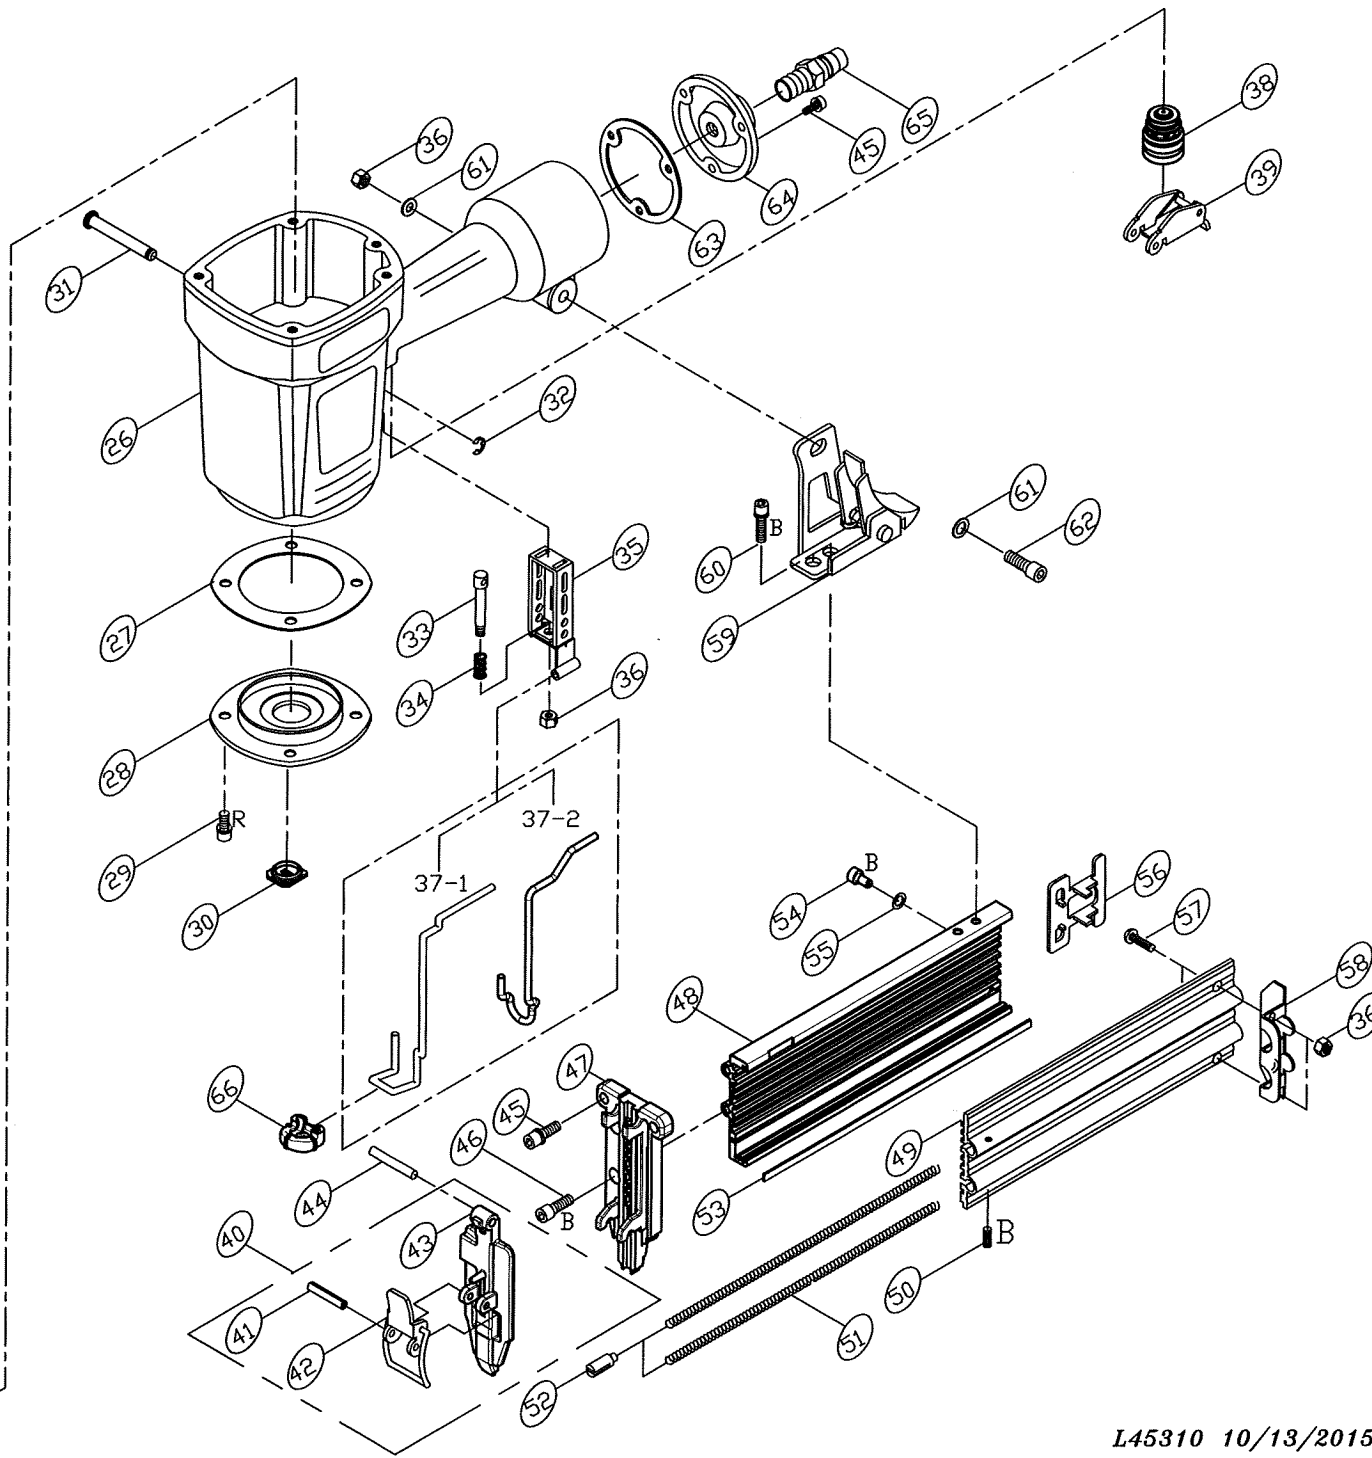

MODEL : LT-1464

*R : APPLY LOCTITE 271
 *B : APPLY LOCTITE 242

PARTS LIST (LT-1464)

*WHEN ORDERING SPARE PARTS, PLEASE STATE ITEM NO, PART NO. AND DESCRIPTION.

ITEM	PART NO	DESCRIPTION	QTY	ITEM	PART NO	DESCRIPTION	QTY	ITEM	PART NO	DESCRIPTION	QTY
01	HS05080B-16	HEX. SOC. HD. BOLT	1	37-1	13603401	SAFETY LEVER	1				
02	FW050120B-10	FLAT WASHER	1	37-2	45300102	SAFETY LEVER	1				
03	15100201	EXHAUST COVER	1	38	15104401A	SWITCH ASSEMBLY	1				
04	15100301	SPRING PLATE	1	39	15104501A	TRIGGER ASSEMBLY	1				
05	HS05080BW-20	HEX. SOC. HD. BOLT+SW	4	40	45300701A	DRIVER GUIDE COVER ASM.	1				
06	13600602	CAP	1	41	RP3020S	ROLLED PIN	1				
07	SS05080B-06	SET SCREW	1	42	13104101A	LATCH**	1				
08	13600801	SPACER	1	43	45300601	DRIVER GUIDE COVER	1				
09	13600901	PISTON STOPPER**	1	44	BP0420P	BALL PIN	1				
10	13601001	SPRING**	1	45	HS05080BW-16	HEX. SOC. HD. BOLT+SW	5				
11	OR33720N	O RING**	1	46	HS05080B1-14	HEX. SOC. HD. BOLT	2				
12	13601201	PISTON HEAD VALVE	1	47	45300202	NOSE	1				
13	OR45520N	O RING**	2	48	17605401	MAGAZINE	1				
14	13601401	SEAL	1	49	13805201	MAGAZINE COVER	1				
15	OR33735N	O RING**	1	50	SS04070B-12	SET SCREW	2				
16	45300402A	DRIVER ASSEMBLY	1	51	12105401	SPRING**	2				
19	13601801	CYLINDER SPACER	1	52	15105801	SLIDE BLOCK	2				
20	OR53726N	O RING**	1	53	13606001	TAIL GUIDE LINER	1				
21	OR43026N	O RING**	2	54	HS05080B-10	HEX. SOC. HD. BOLT	1				
22	13602101	CYLINDER	1	55	FW050100B-10	FLAT WASHER	1				
23	OR43735N	O RING**	1	56	15105702	PUSHER	1				
24	13602201	BUMPER**	1	57	US05080B-10	UM. HD. BOLT	2				
25	13602402	GASKET**	1	58	15105601	TAIL COVER	1				
26	13602501	BODY	2	59	12106101A	BRACKET ASSEMBLY	1				
27	13602703	GASKET**	1	60	HS05080BW-08	HEX. SOC. HD. BOLT+SW	2				
28	14002902	BOTTOM	1	61	FW050130B-08	FLAT WASHER	2				
29	HS06100BW-20	HEX. SOC. HD. BOLT+SW	4	62	HS05080B-20	HEX. SOC. HD. BOLT	1				
30	45300501	JOINT GUIDE	1	63	15107001	GASKET	1				
31	12103201	STEPPED PIN	2	64	15107101	END CAP	1				
32	ER0250R	E RING	2	65	12106401	AIR PLUG	1				
33	13603101	SPRING GUIDE	1	66	21903602	RUBBER PAD	1				
34	12102801	SPRING	1								
35	13603201A	GUIDE SAFETY LEVER ASM	1								
36	LN0500N	LOCK NUT	4								