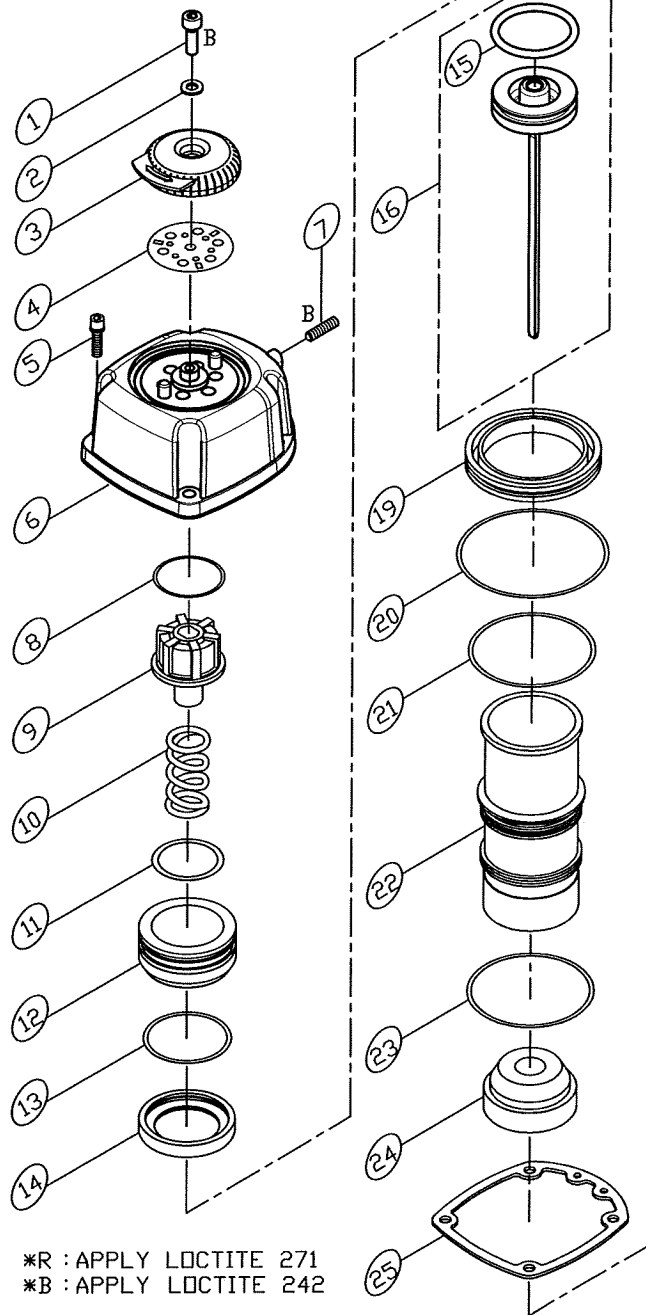

MODEL : LT-1464

*R : APPLY LOCTITE 271
 *B : APPLY LOCTITE 242

PARTS LIST (LT-1464)

*WHEN ORDERING SPARE PARTS, PLEASE STATE ITEM NO, PART NO. AND DESCRIPTION.

ITEM	PART NO	DESCRIPTION	QTY	ITEM	PART NO	DESCRIPTION	QTY	ITEM	PART NO	DESCRIPTION	QTY
01	HS05080B-16	HEX. SOC. HD. BOLT	1	37-1	13603401	SAFETY LEVER	1				
02	FW050120B-10	FLAT WASHER	1	37-2	45300102	SAFETY LEVER	1				
03	15100201	EXHAUST COVER	1	38	15104401A	SWITCH ASSEMBLY	1				
04	15100301	SPRING PLATE	1	39	15104501A	TRIGGER ASSEMBLY	1				
05	HS05080BW-20	HEX. SOC. HD. BOLT+SW	4	40	45300701A	DRIVER GUIDE COVER ASM.	1				
06	13600602	CAP	1	41	RP3020S	ROLLED PIN	1				
07	SS05080B-06	SET SCREW	1	42	13104101A	LATCH**	1				
08	13600801	SPACER	1	43	45300601	DRIVER GUIDE COVER	1				
09	13600901	PISTON STOPPER**	1	44	BP0420P	BALL PIN	1				
10	13601001	SPRING**	1	45	HS05080BW-16	HEX. SOC. HD. BOLT+SW	5				
11	OR33720N	O RING**	1	46	HS05080B1-14	HEX. SOC. HD. BOLT	2				
12	13601201	PISTON HEAD VALVE	1	47	45300202	NOSE	1				
13	OR45520N	O RING**	2	48	17605401	MAGAZINE	1				
14	13601401	SEAL	1	49	13805201	MAGAZINE COVER	1				
15	OR33735N	O RING**	1	50	SS04070B-12	SET SCREW	2				
16	45300402A	DRIVER ASSEMBLY	1	51	12105401	SPRING**	2				
19	13601801	CYLINDER SPACER	1	52	15105801	SLIDE BLOCK	2				
20	OR53726N	O RING**	1	53	13606001	TAIL GUIDE LINER	1				
21	OR43026N	O RING**	2	54	HS05080B-10	HEX. SOC. HD. BOLT	1				
22	13602101	CYLINDER	1	55	FW050100B-10	FLAT WASHER	1				
23	OR43735N	O RING**	1	56	15105702	PUSHER	1				
24	13602201	BUMPER**	1	57	US05080B-10	UM. HD. BOLT	2				
25	13602402	GASKET**	1	58	15105601	TAIL COVER	1				
26	13602501	BODY	2	59	12106101A	BRACKET ASSEMBLY	1				
27	13602703	GASKET**	1	60	HS05080BW-08	HEX. SOC. HD. BOLT+SW	2				
28	14002902	BOTTOM	1	61	FW050130B-08	FLAT WASHER	2				
29	HS06100BW-20	HEX. SOC. HD. BOLT+SW	4	62	HS05080B-20	HEX. SOC. HD. BOLT	1				
30	45300501	JOINT GUIDE	1	63	15107001	GASKET	1				
31	12103201	STEPPED PIN	2	64	15107101	END CAP	1				
32	ER0250R	E RING	2	65	12106401	AIR PLUG	1				
33	13603101	SPRING GUIDE	1	66	21903602	RUBBER PAD	1				
34	12102801	SPRING	1								
35	13603201A	GUIDE SAFETY LEVER ASM	1								
36	LN0500N	LOCK NUT	4								