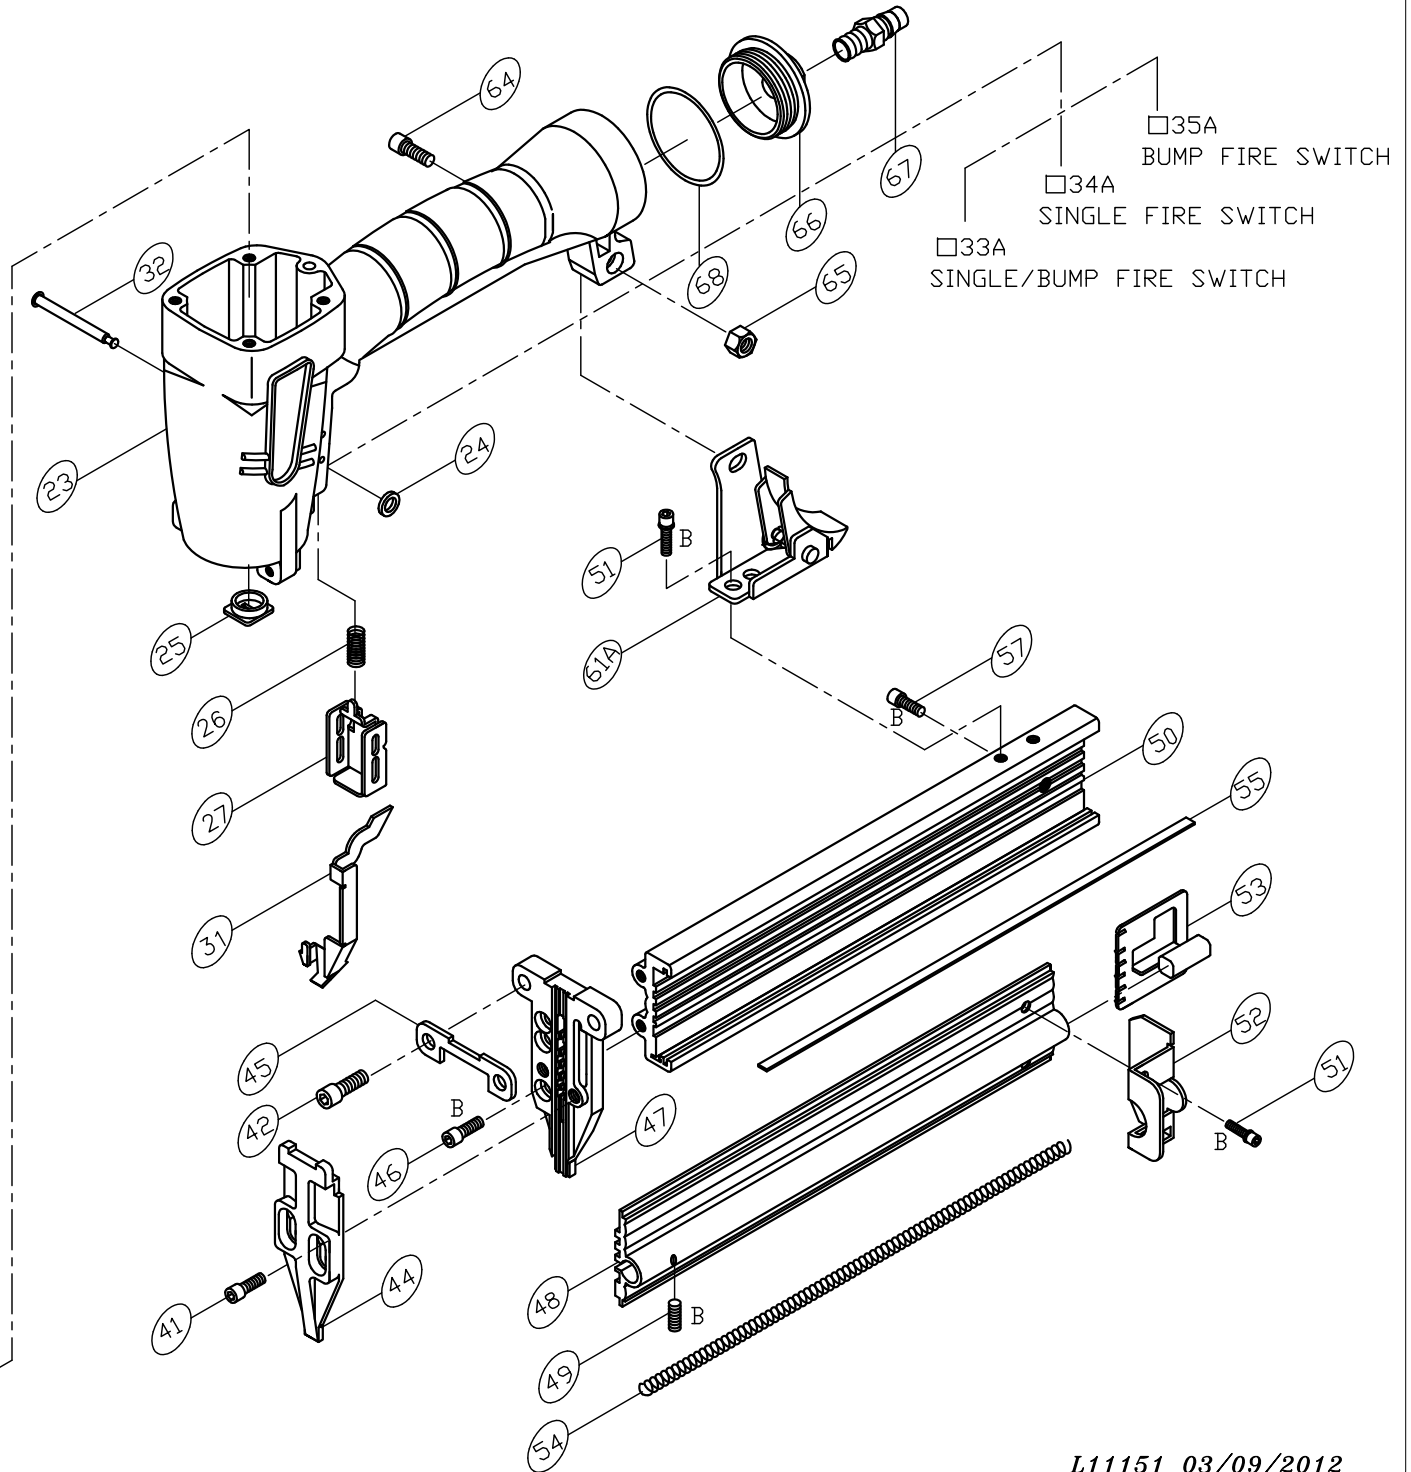

MODEL : LNF-32AD

*B : APPLY LOCTITE 242

L11151 03/09/2012

PARTS LIST (LNF-32AD)

*WHEN ORDERING SPARE PARTS, PLEASE STATE ITEM No, PART NO. AND DESCRIPTION.

ITEM	PART NO	DESCRIPTION	QTY	ITEM	PART NO	DESCRIPTION	QTY	ITEM	PART NO	DESCRIPTION	QTY
01	HS05080BW-16	HEX. SOC. HD. BOLT+SW	4	53	12105301	PUSHER	1				
03	11100302	CAP	1	54	12105401	SPRING**	1				
04	12100401	SEAL**	1	55	12105501	NAIL GUIDE LINER	1				
05	12100501	SPRING**	1	57	HS05080B-07	HEX. SOC. HD. BOLT	1				
06	OR13824N	O RING**	1	61A	12106101A	BRACKET ASSEMBLY	1				
07	11100702	CAP SEAL**	1	64	HS05080B-16	HEX. SOC. HD. BOLT	1				
08A	12100801A	HEAD VALVE ASM.	1	65	LN0500N	LOCK NUT	1				
11	OR31824N	O RING**	1	66	11106601	COVER	1				
13	OR22431N	O RING**	1	67	12106401	AIR PLUG	1				
14A-1	11001401A	DRIVER ASSEMBLY**	1	68	OR40030N	O RING**	1				
14A-2	11001402A	DRIVER ASSEMBLY**	1	71	US05080B-06	UM. HD. BOLT	1				
18	OR44431N	O RING**	1	72	FW050120B-10	FLAT WASHER	1				
19	11101902	CYLINDER	1	73	12103301	SEAL	1				
19-3	11101903	COLLAR	1	74	13907403	EXHAUST COVER	1				
20	11002001	BUMPER**	1								
21	OR28318N	O RING**	1								
23	11102309	BODY	1								
24	OR01919N	O RING**	2								
25	10902501	JOINT GUIDE	1								
26	11002601	SPRING	1								
27	11002702	GUIDE SAFETY LEVER	1								
31	11003101	SAFETY LEVER	1								
32	11103201	STEPPED PIN	2								
41	HS05080B-10	HEX. SOC. HD. BOLT	2								
42	HS05080BW-25	HEX. SOC. HD. BOLT+SW	2								
44	12104404	DRIVER GUIDE COVER	1								
45	12104501	SET PLATE	1								
46	HS04070B-12	HEX. SOC. HD. BOLT	2								
47	12104701	DRIVER GUIDE	1								
48	11004801	MAGAZINE COVER	1								
49	SS04070B-12	SET SCREW	1								
50	11005001	MAGAZINE	1								
51	HS04070BW-08	HEX. SOC. HD. BOLT+SW	4								
52	11005201	TAIL COVER	1								