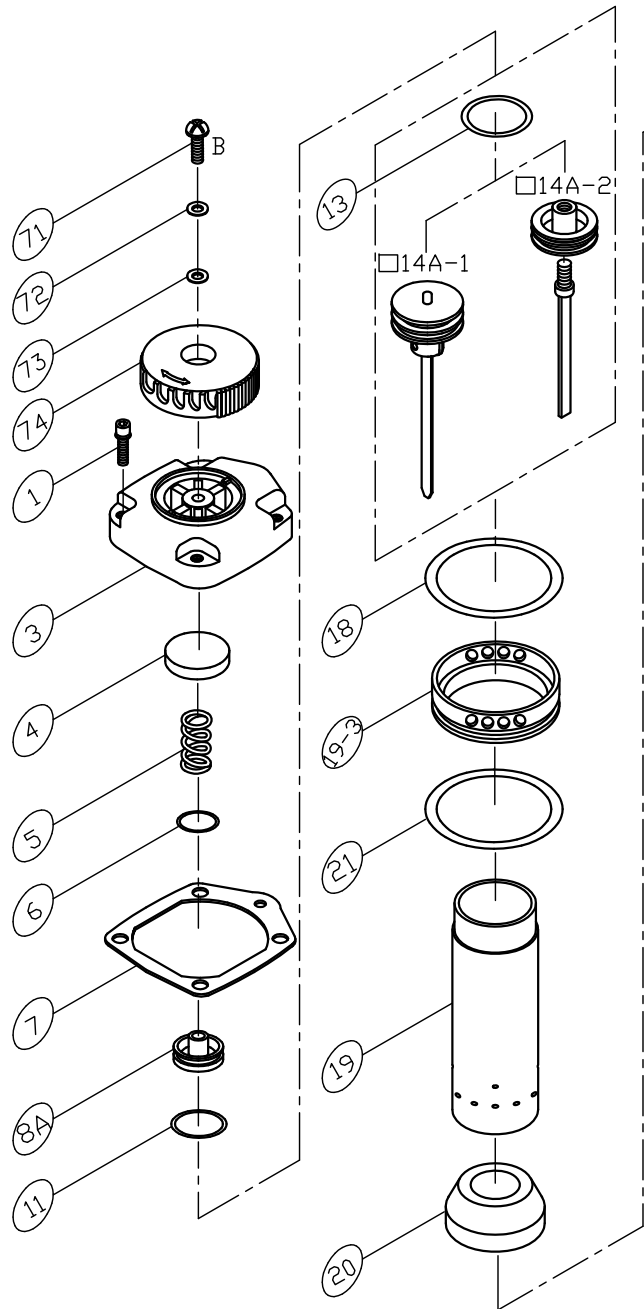

MODEL : LNF-32AD

*B : APPLY LOCTITE 242

L11151 03/09/2012

PARTS LIST (LNF-32AD)

*WHEN ORDERING SPARE PARTS, PLEASE STATE ITEM No, PART NO. AND DESCRIPTION.

ITEM	PART NO	DESCRIPTION	QTY	ITEM	PART NO	DESCRIPTION	QTY	ITEM	PART NO	DESCRIPTION	QTY
01	HS05080BW-16	HEX. SOC. HD. BOLT+SW	4	53	12105301	PUSHER	1				
03	11100302	CAP	1	54	12105401	SPRING**	1				
04	12100401	SEAL**	1	55	12105501	NAIL GUIDE LINER	1				
05	12100501	SPRING**	1	57	HS05080B-07	HEX. SOC. HD. BOLT	1				
06	OR13824N	O RING**	1	61A	12106101A	BRACKET ASSEMBLY	1				
07	11100702	CAP SEAL**	1	64	HS05080B-16	HEX. SOC. HD. BOLT	1				
08A	12100801A	HEAD VALVE ASM.	1	65	LN0500N	LOCK NUT	1				
11	OR31824N	O RING**	1	66	11106601	COVER	1				
13	OR22431N	O RING**	1	67	12106401	AIR PLUG	1				
14A-1	11001401A	DRIVER ASSEMBLY**	1	68	OR40030N	O RING**	1				
14A-2	11001402A	DRIVER ASSEMBLY**	1	71	US05080B-06	UM. HD. BOLT	1				
18	OR44431N	O RING**	1	72	FW050120B-10	FLAT WASHER	1				
19	11101902	CYLINDER	1	73	12103301	SEAL	1				
19-3	11101903	COLLAR	1	74	13907403	EXHAUST COVER	1				
20	11002001	BUMPER**	1								
21	OR28318N	O RING**	1								
23	11102309	BODY	1								
24	OR01919N	O RING**	2								
25	10902501	JOINT GUIDE	1								
26	11002601	SPRING	1								
27	11002702	GUIDE SAFETY LEVER	1								
31	11003101	SAFETY LEVER	1								
32	11103201	STEPPED PIN	2								
41	HS05080B-10	HEX. SOC. HD. BOLT	2								
42	HS05080BW-25	HEX. SOC. HD. BOLT+SW	2								
44	12104404	DRIVER GUIDE COVER	1								
45	12104501	SET PLATE	1								
46	HS04070B-12	HEX. SOC. HD. BOLT	2								
47	12104701	DRIVER GUIDE	1								
48	11004801	MAGAZINE COVER	1								
49	SS04070B-12	SET SCREW	1								
50	11005001	MAGAZINE	1								
51	HS04070BW-08	HEX. SOC. HD. BOLT+SW	4								
52	11005201	TAIL COVER	1								