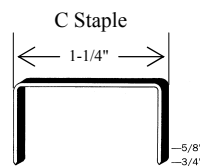

Tools Available for:

KP-CM