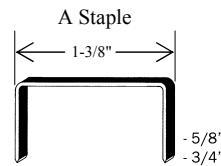

KLINGPAK

KP-AM *Manual Stick Stapler*

Features:

- Ergonomic Handle
- Light weight and well balanced
- Accepts both 5/8" and 3/4" length fasteners.
- Depth of Clinch and penetration adjustable

Technical data	KP-AM
Fastener Type	A (1-3/8" Crown) Strip
Fastener Leg Length	5/8" and 3/4"
Tool length	15"
Tool height	11.5"
Tool weight	3.75 Lbs.
Magazine capacity	2 Strips or 100 Staples

Adjustable penetration depth and amount of "Clinch" applied to the staple for different applications.

Tools Available for:

KP-AM