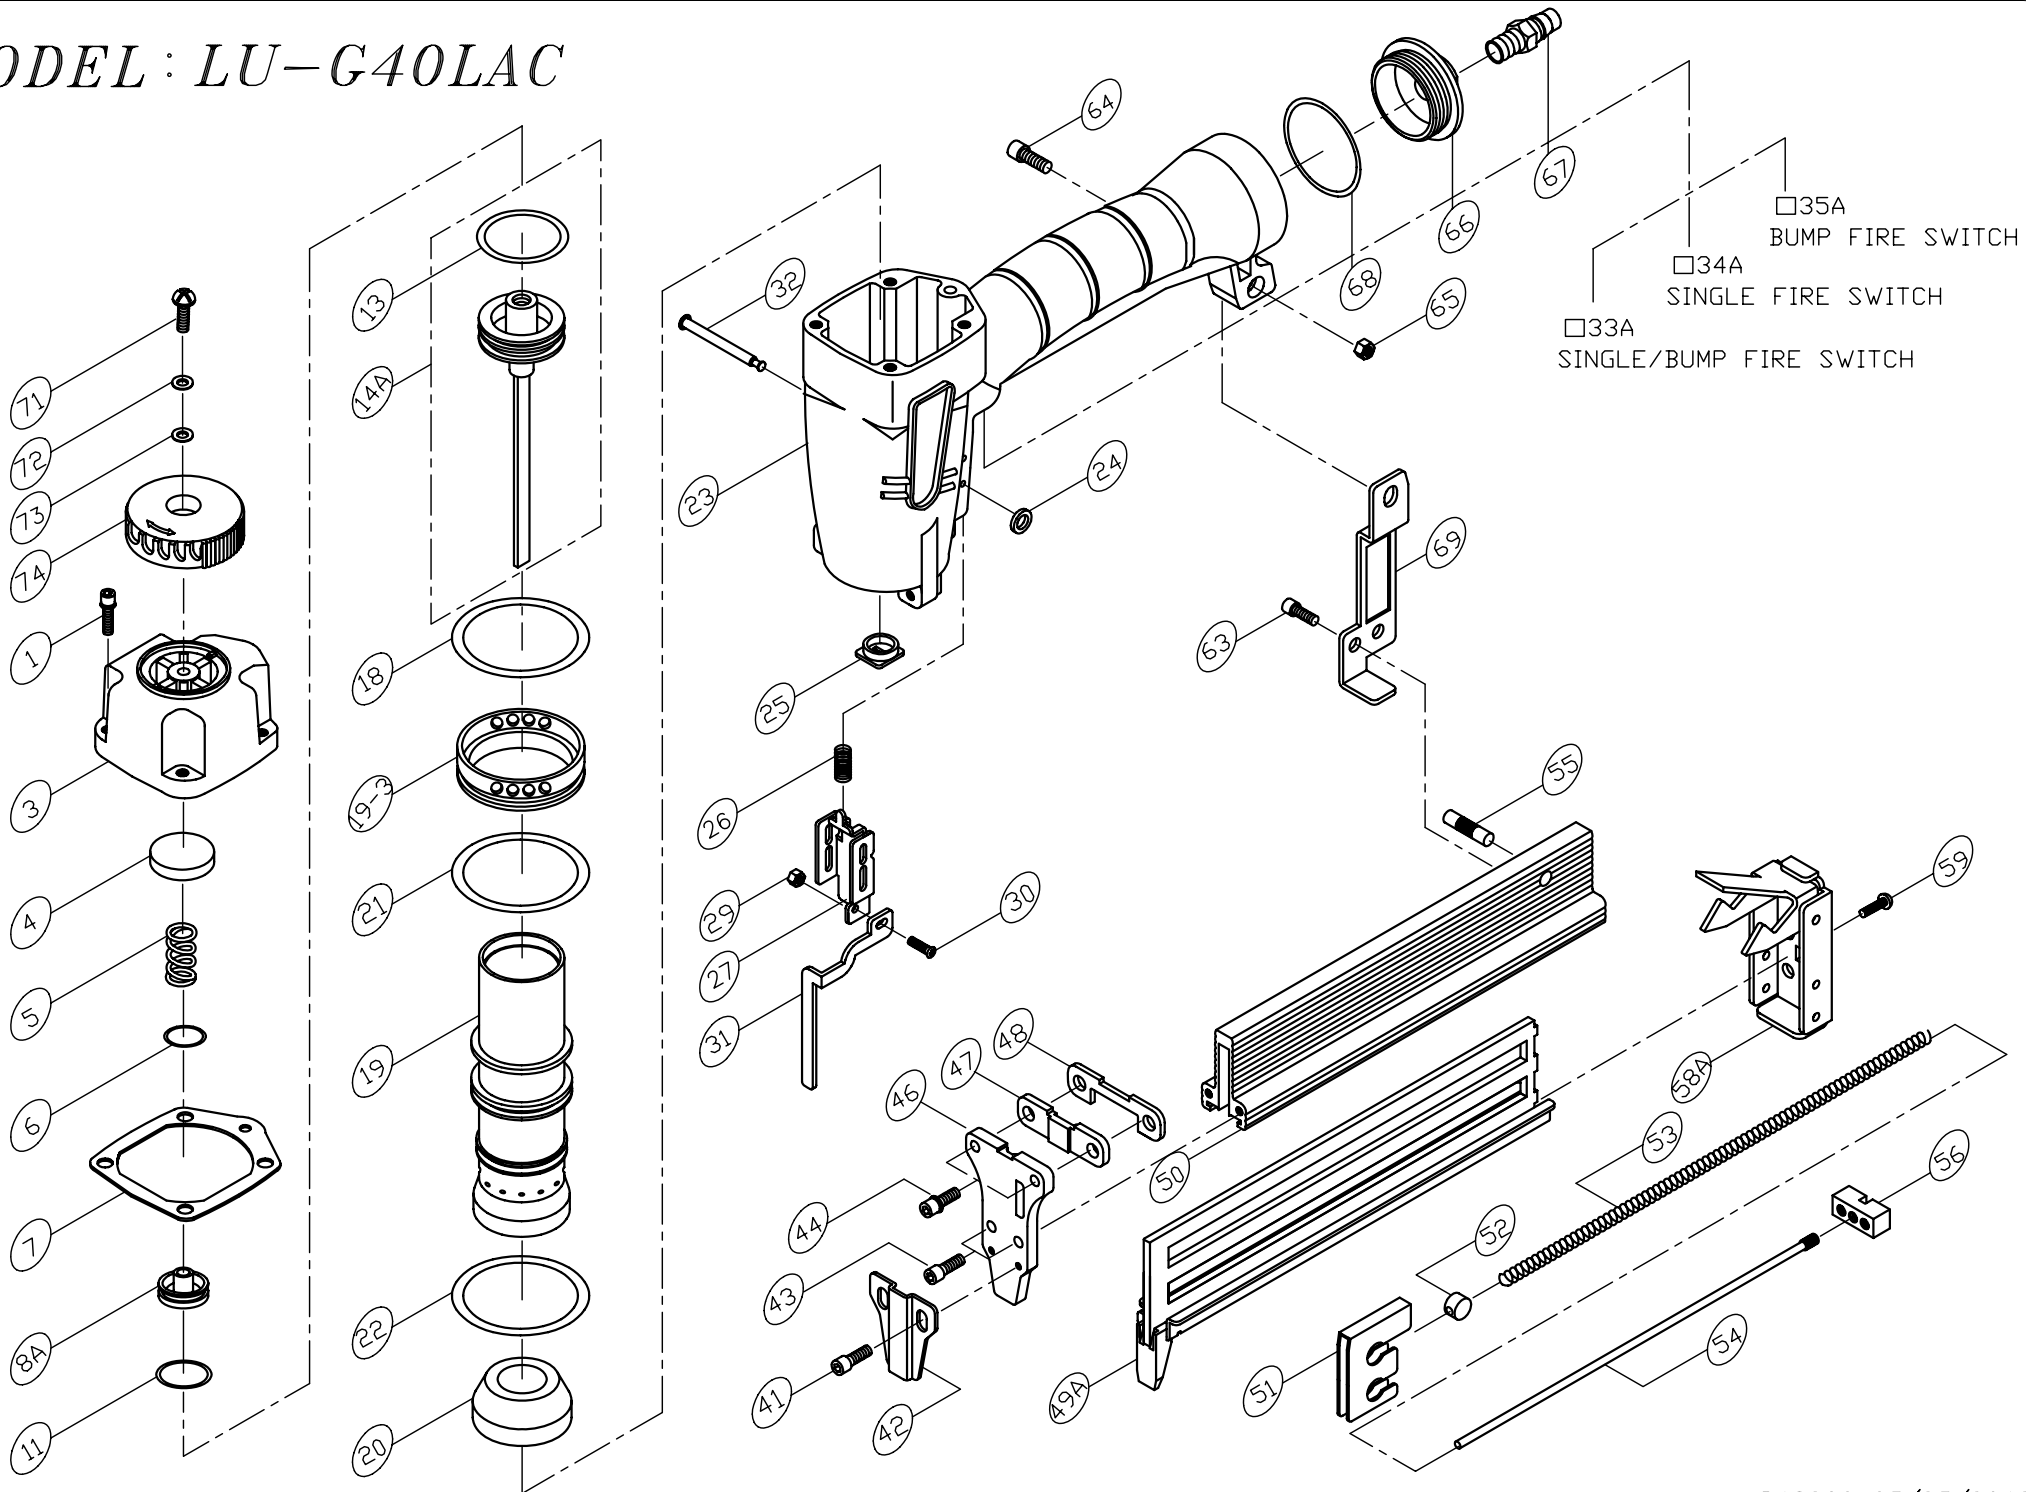

# MODEL : LU-G40LAC

## PARTS LIST (LU-G40LAC)

\*WHEN ORDERING SPARE PARTS, PLEASE STATE ITEM No, PART NO. AND DESCRIPTION.

ITEM	PART NO	DESCRIPTION	QTY	ITEM	PART NO	DESCRIPTION	QTY	ITEM	PART NO	DESCRIPTION	QTY
01	HS05080BW-20	HEX. SOC. HD. BOLT+SW	4	51	14305101	PUSHER	1				
03	13900306	CAP	1	52	14305201	SLIDE BLOCK	2				
04	12100401	SEAL**	1	53	11305301	SPRING**	2				
05	12100501	SPRING**	1	54	11305401	ROD	2				
06	OR13824N	O RING**	1	55	11305501	SHAFT	1				
07	11100702	CAP SEAL**	1	56	11305601	SET BLOCK	2				
08A	13900801A	HEAD VALVE ASM.	1	58A	12505801A	END CORE ASM.	1				
11	OR31824N	O RING**	1	59	US05080B-10	UM. HD. BOLT	4				
13	OR25735N	O RING**	1	63	HS04070B-10	HEX. SOC. HD. BOLT	2				
14A	18301401A	DRIVER ASSEMBLY**	1	64	HS05080B-16	HEX. SOC. HD. BOLT	1				
18	OR44431N	O RING**	1	65	LN0500N	LOCK NUT	1				
19	13301901	CYLINDER	1	66	11106601	COVER	1				
19-3	13901903	COLLAR	1	67	12106401	AIR PLUG	1				
20	13902001	BUMPER**	1	68	OR40030N	O RING**	1				
21	OR35020N	O RING**	1	69	12706901	BRACKET	1				
22	OR35735N	O RING**	1	71	US05080B-06	UM. HD. BOLT	1				
23	11102309	BODY	1	72	FW050120B-10	FLAT WASHER	1				
24	OR01919N	O RING**	2	73	12103301	SEAL	1				
25	17102501	JOINT GUIDE	1	74	13907403	EXHAUST COVER	1				
26	11002601	SPRING	1								
27	11002701	GUIDE SAFETY LEVER	1								
29	LN0300N	LOCK NUT	1								
30	CH03050B-08	CAP. HD. SCREW	1								
31	12703101	SAFETY LEVER	1								
32	11103201	STEPPED PIN	2								
41	HS04070B-06	HEX. SOC. HD. BOLT	2								
42	11604201	NOSE COVER	1								
43	HS04070B-16	HEX. SOC. HD. BOLT	2								
44	HS05080BW-25	HEX. SOC. HD. BOLT+SW	2								
46	14304601	NOSE	1								
47	11304701	SET PLATE	1								
48	12504801	SET PLATE	1								
49A	17104901A	STAPLE GUIDE UNIT	1								
50	14305001	MAGAZINE	1								