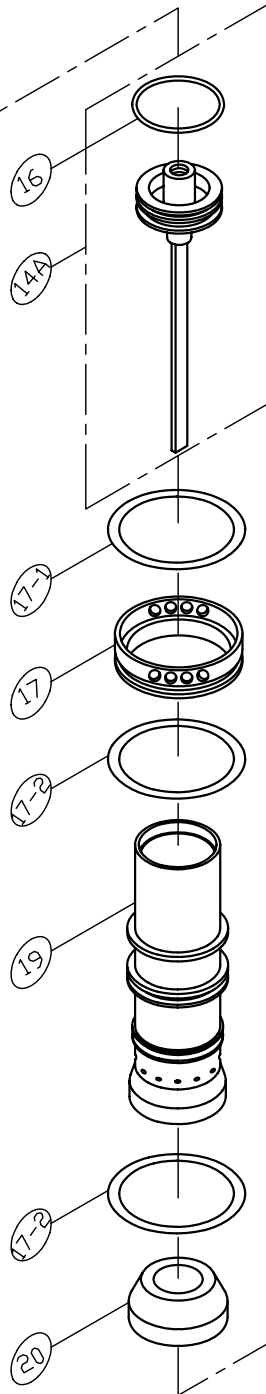

MODEL : LNF-50E

*B : APPLY LOCTITE 242

PARTS LIST (LNF-50E)

*WHEN ORDERING SPARE PARTS, PLEASE STATE ITEM No, PART NO. AND DESCRIPTION.

ITEM	PART NO	DESCRIPTION	QTY	ITEM	PART NO	DESCRIPTION	QTY	ITEM	PART NO	DESCRIPTION	QTY
01	HS05080BW-20	HEX. SOC. HD. BOLT+SW	4	43-1	SW0500W	SPRING WASHER	1				
03	13900306	CAP	1	44	18602701	SHAFT	1				
04	12100401	SEAL**	1	45	20504502	MAGAZINE	1				
05	12100501	SPRING**	1	46	20504601	NAIL GUIDE LINER	1				
06	OR13824N	O RING**	1	47	21906401	COVER	1				
07	11100702	CAP SEAL**	1	48	21906501	SPIRAL SPRING**	1				
08A	13900801A	HEAD VALVE ASM.	1	49	21906602	COVER	1				
11	OR31824N	O RING**	1	49-1	21906101	ROLLER	1				
14A	20501402A	DRIVER ASSEMBLY**	1	50	20505001	PUSHER	1				
16	OR23735N	O RING**	1	51	21907001	FOLLOWER SEAT	1				
17	13901903	COLLAR	1	52	CS0406B	CAP HD. SELF SCREW	1				
17-1	OR44431N	O RING**	1	53	21907101	SPRING	1				
17-2	OR35020N	O RING**	2	54	21907201	FOLLOWER BODY	1				
19	13901902	CYLINDER	1	55	21907301	UM. HD. BOLT	1				
20	13902001	BUMPER**	1	56	FS0514S	FLAT HD SELF SCREW	1				
21	OR01919N	O RING**	3	57	20505701	SET PLATE	1				
22	11103201	STEPPED PIN	2	58	20505801	BRACKET	1				
23	11102309	BODY	1	58-1	HS04070B-08	HEX. SOC. HD. BOLT	2				
24	11002601	SPRING	1	59	LN0400N	LOCK NUT	1				
25	20502501	JOINT GUIDE	1	60	20506001	TAIL COVER	1				
26A	20502602A	SAFETY LEVER	1	61	FS0510B	FLAT HD SELF SCREW	1				
28	11002702	GUIDE SAFETY LEVER	1	62	21903501	POSITIONING PLATE	1				
29	HS05080B-16	HEX. SOC. HD. BOLT	3	63	18103202	SAFETY ADJUSTING NUT	1				
29-1	LN0500N	LOCK NUT	1	63-1	18103101	SPRING	1				
30	OR40030N	O RING**	1	64	20506401	GUIDE PLATE	1				
31	11106601	COVER	1	65	20506501	STEPPED PIN	1				
32	12106401	AIR PLUG	1	66	18104601	SET SHAFT	1				
36	RP3020S	ROLLED PIN	1	67	OR06010N	O RING**	1				
37A	13104101A	LATCH**	1	71	US05080B-06	UM. HD. BOLT	1				
38	20503802	DRIVER GUIDE COVER	1	72	FW050120B-10	FLAT WASHER	2				
39	12105801	SHAFT	1	73	12103301	SEAL	1				
39-1	ER0250R	E RING	1	74	13907403	EXHAUST COVER	1				
41	20504102	DRIVER GUIDE	1	75	ER0200R	E RING	1				
43	HS05080B-06	HEX. SOC. HD. BOLT	1								