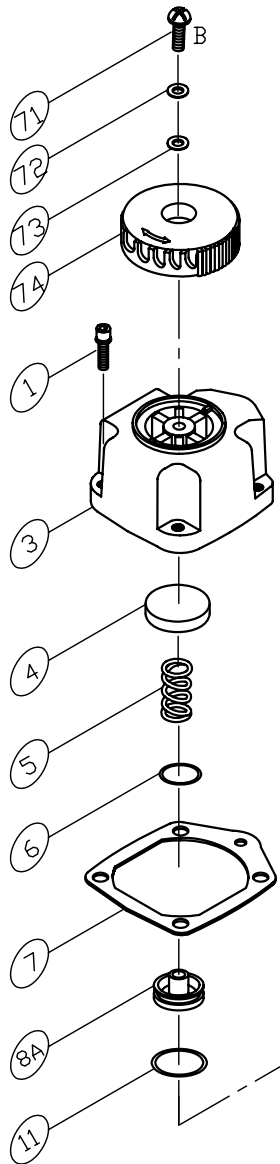

MODEL : LNF-50E

*B : APPLY LOCTITE 242

PARTS LIST (LNF-50E)

*WHEN ORDERING SPARE PARTS, PLEASE STATE ITEM No, PART NO. AND DESCRIPTION.

ITEM	PART NO	DESCRIPTION	QTY	ITEM	PART NO	DESCRIPTION	QTY	ITEM	PART NO	DESCRIPTION	QTY
01	HS05080BW-20	HEX. SOC. HD. BOLT+SW	4	43-1	SW0500W	SPRING WASHER	1				
03	13900306	CAP	1	44	18602701	SHAFT	1				
04	12100401	SEAL**	1	45	20504502	MAGAZINE	1				
05	12100501	SPRING**	1	46	20504601	NAIL GUIDE LINER	1				
06	OR13824N	O RING**	1	47	21906401	COVER	1				
07	11100702	CAP SEAL**	1	48	21906501	SPIRAL SPRING**	1				
08A	13900801A	HEAD VALVE ASM.	1	49	21906602	COVER	1				
11	OR31824N	O RING**	1	49-1	21906101	ROLLER	1				
14A	20501402A	DRIVER ASSEMBLY**	1	50	20505001	PUSHER	1				
16	OR23735N	O RING**	1	51	21907001	FOLLOWER SEAT	1				
17	13901903	COLLAR	1	52	CS0406B	CAP HD. SELF SCREW	1				
17-1	OR44431N	O RING**	1	53	21907101	SPRING	1				
17-2	OR35020N	O RING**	2	54	21907201	FOLLOWER BODY	1				
19	13901902	CYLINDER	1	55	21907301	UM. HD. BOLT	1				
20	13902001	BUMPER**	1	56	FS0514S	FLAT HD SELF SCREW	1				
21	OR01919N	O RING**	3	57	20505701	SET PLATE	1				
22	11103201	STEPPED PIN	2	58	20505801	BRACKET	1				
23	11102309	BODY	1	58-1	HS04070B-08	HEX. SOC. HD. BOLT	2				
24	11002601	SPRING	1	59	LN0400N	LOCK NUT	1				
25	20502501	JOINT GUIDE	1	60	20506001	TAIL COVER	1				
26A	20502602A	SAFETY LEVER	1	61	FS0510B	FLAT HD SELF SCREW	1				
28	11002702	GUIDE SAFETY LEVER	1	62	21903501	POSITIONING PLATE	1				
29	HS05080B-16	HEX. SOC. HD. BOLT	3	63	18103202	SAFETY ADJUSTING NUT	1				
29-1	LN0500N	LOCK NUT	1	63-1	18103101	SPRING	1				
30	OR40030N	O RING**	1	64	20506401	GUIDE PLATE	1				
31	11106601	COVER	1	65	20506501	STEPPED PIN	1				
32	12106401	AIR PLUG	1	66	18104601	SET SHAFT	1				
36	RP3020S	ROLLED PIN	1	67	OR06010N	O RING**	1				
37A	13104101A	LATCH**	1	71	US05080B-06	UM. HD. BOLT	1				
38	20503802	DRIVER GUIDE COVER	1	72	FW050120B-10	FLAT WASHER	2				
39	12105801	SHAFT	1	73	12103301	SEAL	1				
39-1	ER0250R	E RING	1	74	13907403	EXHAUST COVER	1				
41	20504102	DRIVER GUIDE	1	75	ER0200R	E RING	1				
43	HS05080B-06	HEX. SOC. HD. BOLT	1								