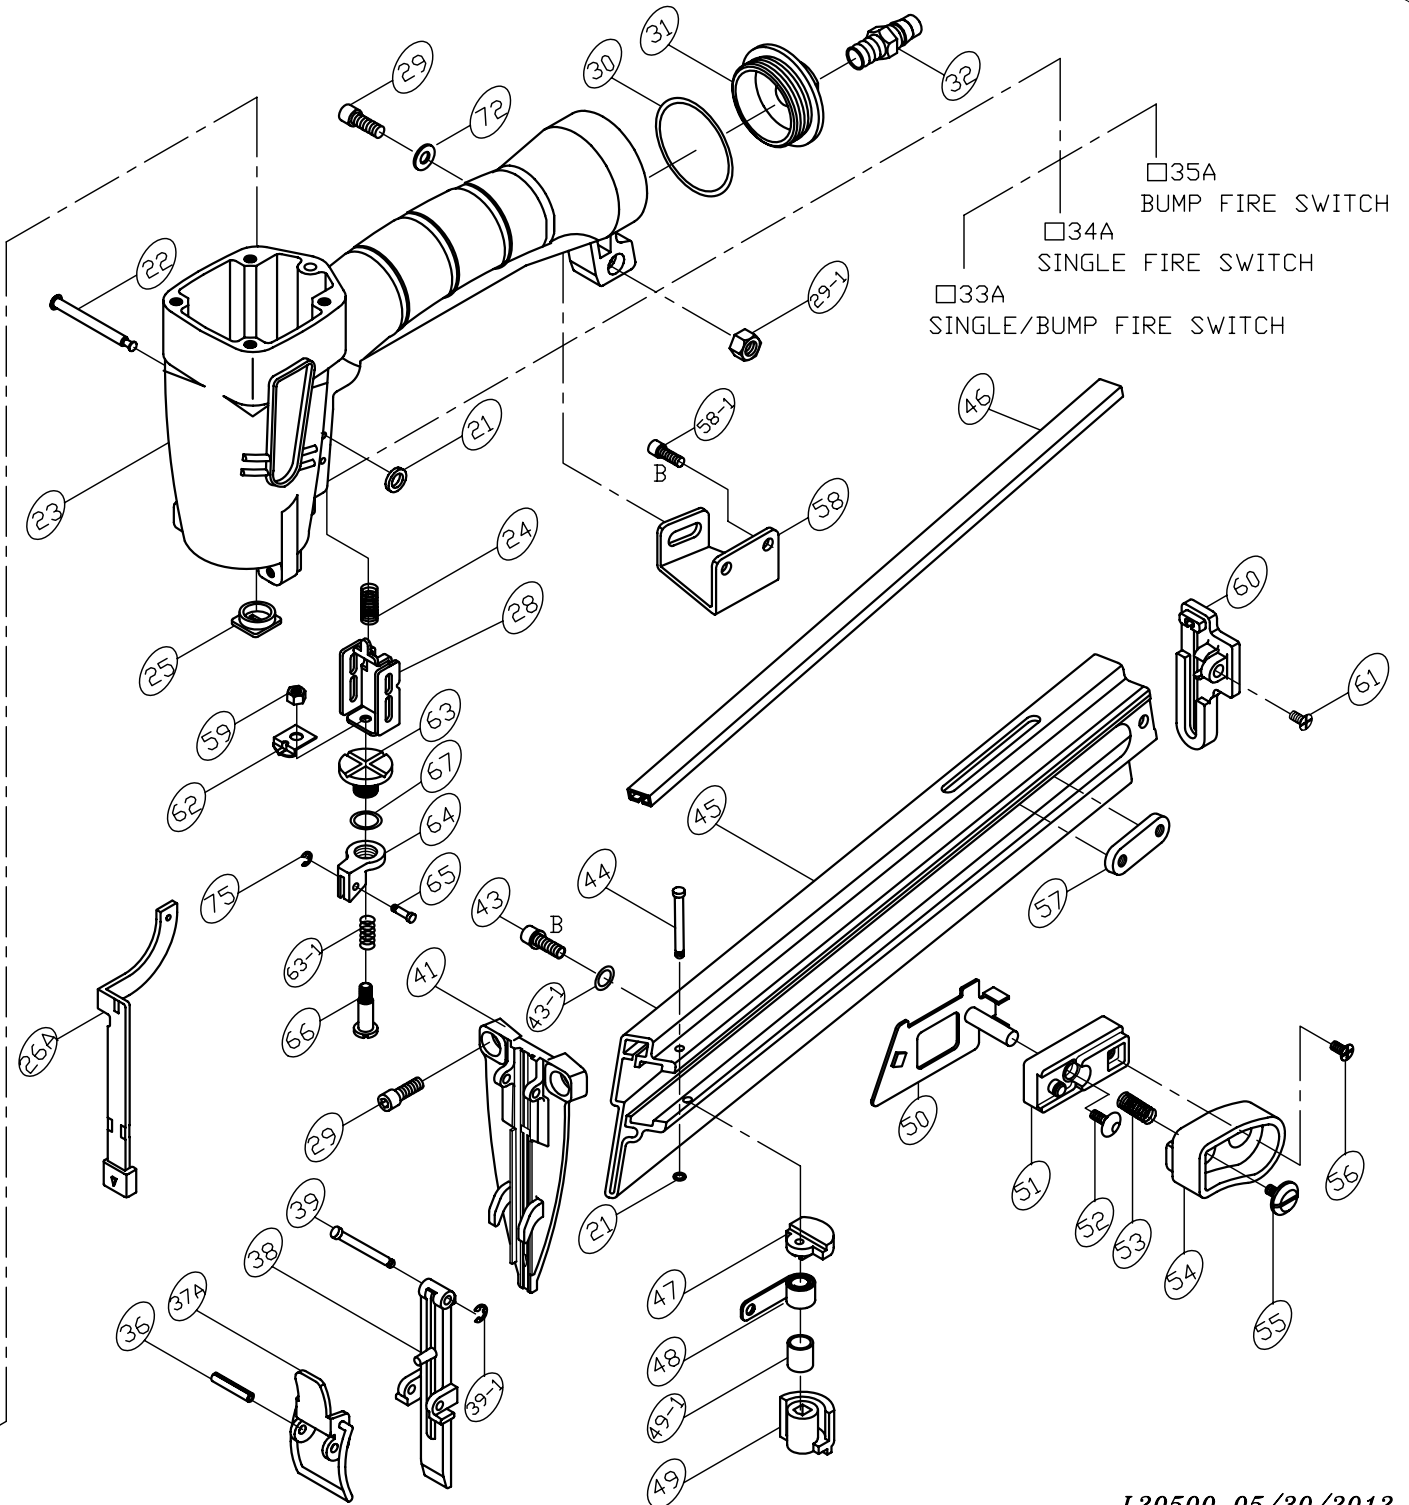

MODEL : LNF-50E

*B : APPLY LOCTITE 242

PARTS LIST (LNF-50E)

*WHEN ORDERING SPARE PARTS, PLEASE STATE ITEM No, PART NO. AND DESCRIPTION.

ITEM	PART NO	DESCRIPTION	QTY	ITEM	PART NO	DESCRIPTION	QTY	ITEM	PART NO	DESCRIPTION	QTY
01	HS05080BW-20	HEX. SOC. HD. BOLT+SW	4	43-1	SW0500W	SPRING WASHER	1				
03	13900306	CAP	1	44	18602701	SHAFT	1				
04	12100401	SEAL**	1	45	20504502	MAGAZINE	1				
05	12100501	SPRING**	1	46	20504601	NAIL GUIDE LINER	1				
06	OR13824N	O RING**	1	47	21906401	COVER	1				
07	11100702	CAP SEAL**	1	48	21906501	SPIRAL SPRING**	1				
08A	13900801A	HEAD VALVE ASM.	1	49	21906602	COVER	1				
11	OR31824N	O RING**	1	49-1	21906101	ROLLER	1				
14A	20501402A	DRIVER ASSEMBLY**	1	50	20505001	PUSHER	1				
16	OR23735N	O RING**	1	51	21907001	FOLLOWER SEAT	1				
17	13901903	COLLAR	1	52	CS0406B	CAP HD. SELF SCREW	1				
17-1	OR44431N	O RING**	1	53	21907101	SPRING	1				
17-2	OR35020N	O RING**	2	54	21907201	FOLLOWER BODY	1				
19	13901902	CYLINDER	1	55	21907301	UM. HD. BOLT	1				
20	13902001	BUMPER**	1	56	FS0514S	FLAT HD SELF SCREW	1				
21	OR01919N	O RING**	3	57	20505701	SET PLATE	1				
22	11103201	STEPPED PIN	2	58	20505801	BRACKET	1				
23	11102309	BODY	1	58-1	HS04070B-08	HEX. SOC. HD. BOLT	2				
24	11002601	SPRING	1	59	LN0400N	LOCK NUT	1				
25	20502501	JOINT GUIDE	1	60	20506001	TAIL COVER	1				
26A	20502602A	SAFETY LEVER	1	61	FS0510B	FLAT HD SELF SCREW	1				
28	11002702	GUIDE SAFETY LEVER	1	62	21903501	POSITIONING PLATE	1				
29	HS05080B-16	HEX. SOC. HD. BOLT	3	63	18103202	SAFETY ADJUSTING NUT	1				
29-1	LN0500N	LOCK NUT	1	63-1	18103101	SPRING	1				
30	OR40030N	O RING**	1	64	20506401	GUIDE PLATE	1				
31	11106601	COVER	1	65	20506501	STEPPED PIN	1				
32	12106401	AIR PLUG	1	66	18104601	SET SHAFT	1				
36	RP3020S	ROLLED PIN	1	67	OR06010N	O RING**	1				
37A	13104101A	LATCH**	1	71	US05080B-06	UM. HD. BOLT	1				
38	20503802	DRIVER GUIDE COVER	1	72	FW050120B-10	FLAT WASHER	2				
39	12105801	SHAFT	1	73	12103301	SEAL	1				
39-1	ER0250R	E RING	1	74	13907403	EXHAUST COVER	1				
41	20504102	DRIVER GUIDE	1	75	ER0200R	E RING	1				
43	HS05080B-06	HEX. SOC. HD. BOLT	1								